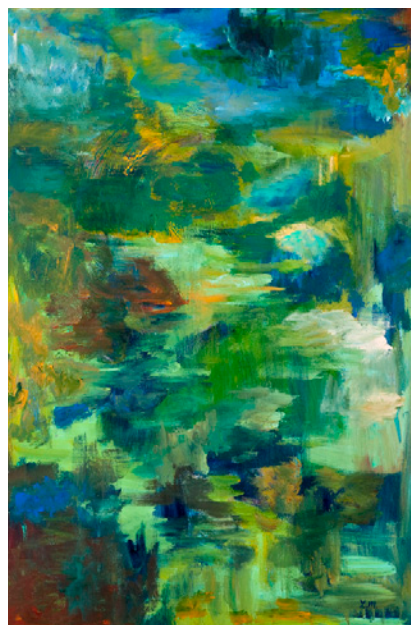

LELA MIGIROV

“ The inspiration for all of my work is the people I love, people I meet, music I hear, books I read, the city I live in, rain, sorrow, happiness... The infinity of the depicted world creates a dreamy and magical place, where objects emerge in mysterious ways, triggering amazement. I compose my art by establishing a tight connection between my energy and feelings, converging in one specific magnificent moment. During the painting my senses are troubled and the desire for freedom at these moments becomes the core of the creation which is directed with no predetermined direction. I approach the canvas with vigor and imagination that express my mood at the moment of creation, at times tempestuous and at times subtle. To me, every creation is an endless melody, a light,

a movement of spirit and a storm of emotions conjuring up captivating colors. I invite you to explore your subconscious in a fantastic journey into the world of dreams, suggestions, emotions, magical strengths, mystery and expressive power.

Left: Les rives.120x80cm. Acrylic on canvas.

Top: Adi.50x80cm .Acrylic on canvas.

Vivaldi.Spring.60x60cm.Acrylic on canvas.

Vivaldi.Summer.60x60cm.Acrylic on canvas.

Clochard.30x30cm.Acrylic on canvas.

Vivaldi. Winter.60x60cm.Acrylic on canvas.

“ During the painting my senses are troubled and the desire for freedom at these moments becomes the core of the creation which is directed with no predetermined direction.

Dreams.30x40x3cm. Acrylic on canvas.