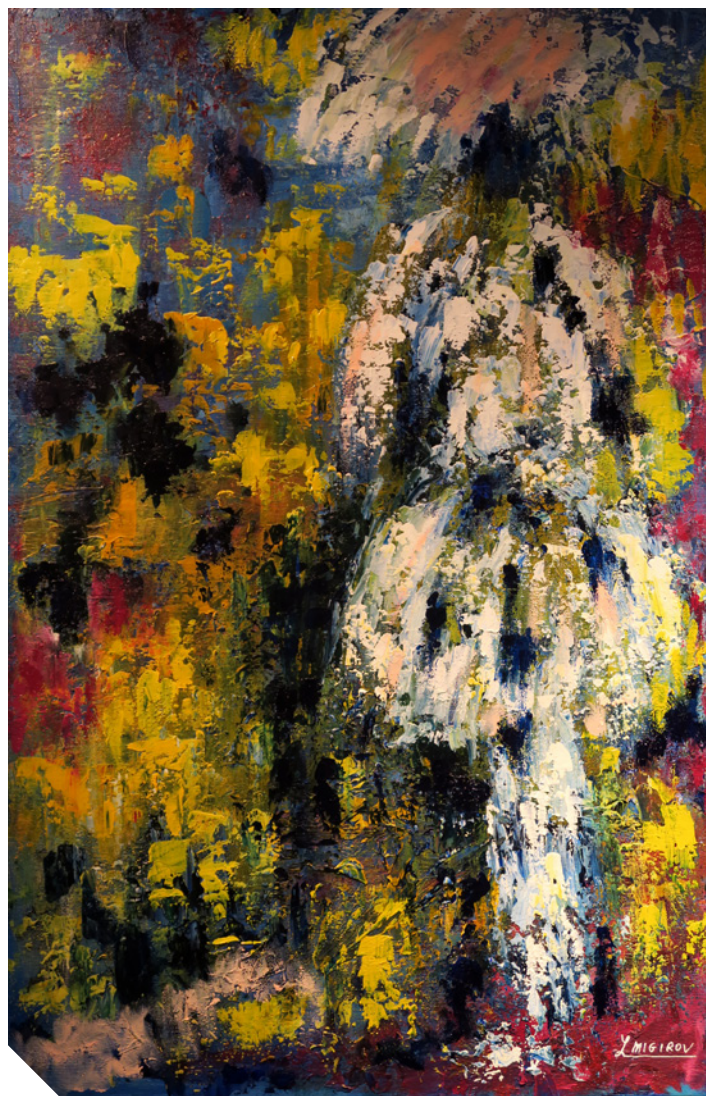

LELA MIGIROV

“ The inspiration for all of my work is the people I love, people I meet, music I hear, books I read, the city I live in, rain, sorrow, happiness... The infinity of the depicted world creates a dreamy and magical place, where objects emerge in mysterious ways, triggering amazement. I compose my art by establishing a tight connection between my energy and feelings, converging in one specific magnificent moment. During the painting my senses are troubled and the desire for freedom at these moments becomes the core of the creation which is directed with no predetermined direction. I approach the canvas with vigor and imagination that express my mood at the moment of creation, at times tempestuous and at times subtle. To me, every creation is an endless melody, a light,

a movement of spirit and a storm of emotions conjuring up captivating colors. I invite you to explore your subconscious in a fantastic journey into the world of dreams, suggestions, emotions, magical strengths, mystery and expressive power.

Left: Les rives.120x80cm. Acrylic on canvas.

Top: Adi.50x80cm .Acrylic on canvas.

Vivaldi.Spring.60x60cm.Acrylic on canvas.

Vivaldi.Summer.60x60cm.Acrylic on canvas.

Clochard.30x30cm.Acrylic on canvas.

Vivaldi. Winter.60x60cm.Acrylic on canvas.

“ During the painting my senses are troubled and the desire for freedom at these moments becomes the core of the creation which is directed with no predetermined direction.

Dreams.30x40x3cm. Acrylic on canvas.